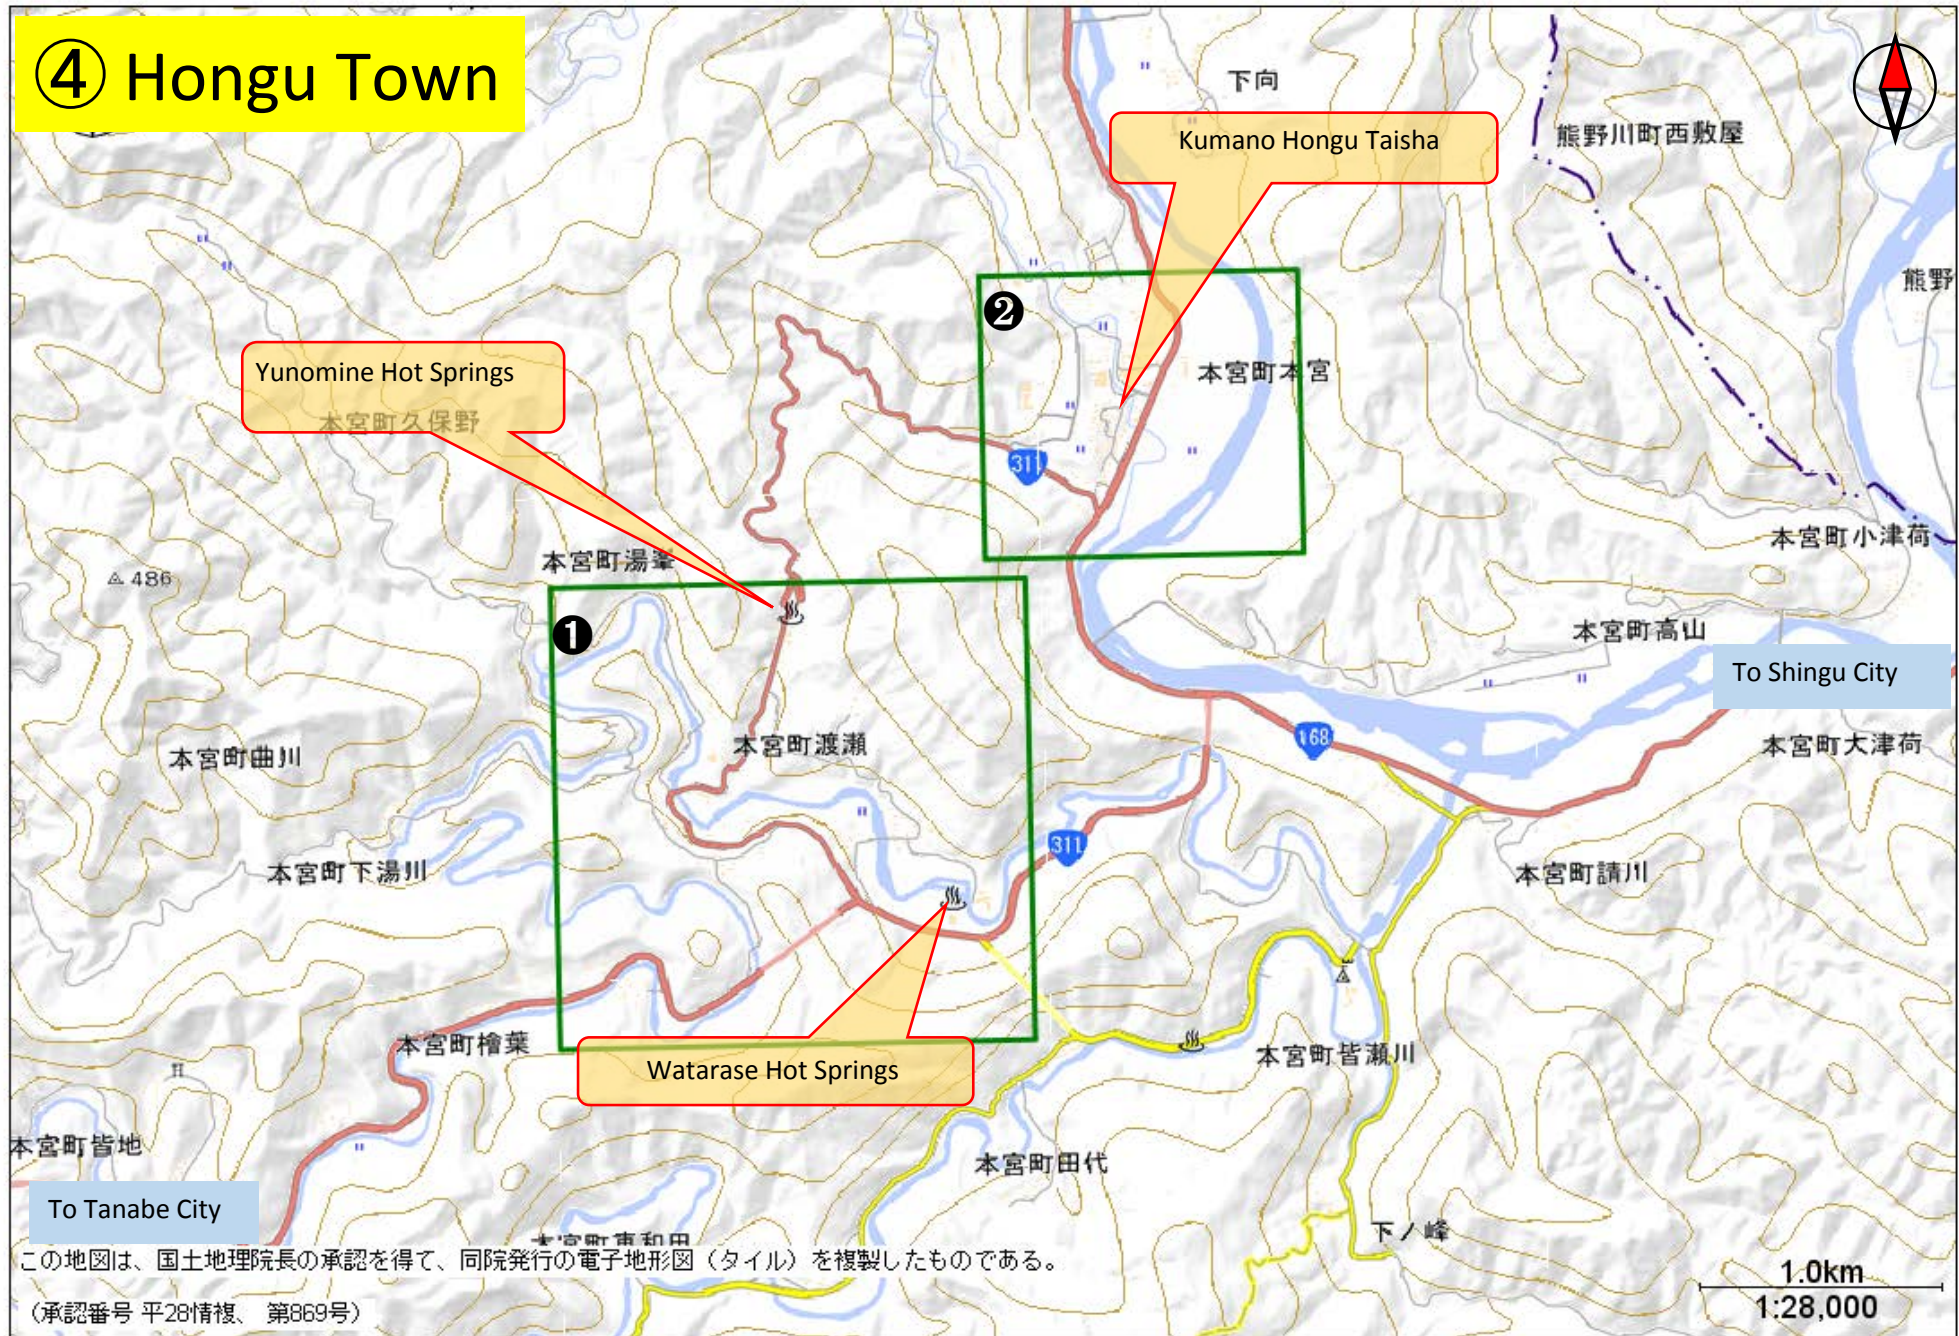

④ Hongu Town

この地図は、国土地理院長の承認を得て、同院発行の電子地形図（タイル）を複製したものである。

(承認番号 平28情複、第869号)

- Winding roads weave through the mountainous area, so that many one-car accidents tend to occur here. Also many accidents in parking lots of sightseeing attractions occur here.

- This place is the center of a sightseeing area. Many traffic accidents such as crossing collision, rear-end accidents caused by traffic jam occur here.